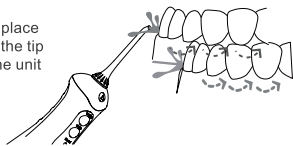

Insert tip until it clicks into place, and you will hear clicks.

Caution:
Do not press tip eject button while unit is running.

Lift the flip top on reservoir and fill warm water. Note: Please turn off unit while filling water.

To remove tip, push the tip eject button.

- ◆ Press one second to turn on, don't worry about turning it on by touched accidentally when using or on your bag.
 - ◆ Comes with non-volatile memory function, turn power on, the mode is the same as the last time you used.
 - ◆ Mode switching is available when power off. You can choose the mode you want before turn on the unit.
 - ◆ Press Mode button to switch between Normal, Soft and Pulse.
 - ◆ If one mode lasts for more than 120 seconds, the unit will turn off automatically.
 - ◆ Press Mode button for about 3s to indicate how much battery is left.
 - ◆ When charging, the 3 lights will flash in sequence. Till the 3 lights stay on, that means the unit has been fully charged.
 - ◆ In use, the 3 lights are flashing that means lacking of electricity, please recharge the unit.
- Manually rotate the tip to change stream direction.

Recommended Technique

Lean low over sink and place the jet tip in mouth. Aim the tip toward teeth and turn the unit on.

Turn power on, close lips enough to prevent splashing. Keep unit upright during use to ensure continuous water flow. Aim water at the gumline at a 90 degree angle. Follow the gumline and pause briefly between teeth.