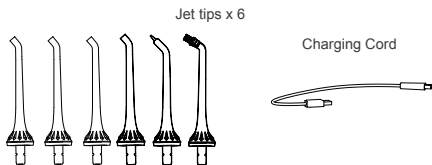

Contents	01
Product Description and Accessories	02
Getting Started	03
Instructions for Use	04
Recommended Technique	05
Remove and Clean Reservoir	06
Battery Maintenance and Disposal	07
Troubleshooting Guide	08