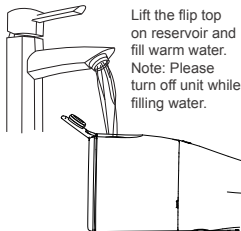

Charging

Turn off the unit and charge for 4 hours before first use. Connect the charging cord with unit and plug the usb plug into your local standard outlet. The unit will not work when charging.

Insert and Remove Tip

Insert tip until it clicks into place, and you will hear clicks.

Caution:
Do not press tip eject button while unit is running.

Lift the flip top on reservoir and fill warm water. Note: Please turn off unit while filling water.