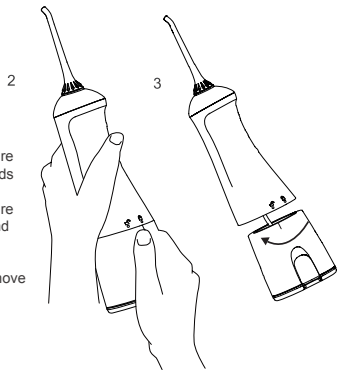

To remove tip, push the tip eject button.

- ◆ Press one second to turn on, don't worry about turning it on by touched accidentally when using or on your bag.
 - ◆ Comes with non-volatile memory function, turn power on, the mode is the same as the last time you used.
 - ◆ Mode switching is available when power off. You can choose the mode you want before turn on the unit.
 - ◆ Press Mode button to switch between Normal, Soft and Pulse.
 - ◆ If one mode lasts for more than 120 seconds, the unit will turn off automatically.
 - ◆ Press Mode button for about 3s to indicate how much battery is left.
 - ◆ When charging, the 3 lights will flash in sequence. Till the 3 lights stay on, that means the unit has been fully charged.
 - ◆ In use, the 3 lights are flashing that means lacking of electricity, please recharge the unit.
- Manually rotate the tip to change stream direction.

Recommended Technique

Lean low over sink and place the jet tip in mouth. Aim the tip toward teeth and turn the unit on.

Turn power on, close lips enough to prevent splashing. Keep unit upright during use to ensure continuous water flow. Aim water at the gumline at a 90 degree angle. Follow the gumline and pause briefly between teeth.

Remove and Clean Reservoir

After Use

Turn power off. Empty liquid left in the water tank.

As shown in figure 2. One hand holds body of unit. As shown in figure 3. The other hand seize the water tank and turn clockwise to remove water tank.