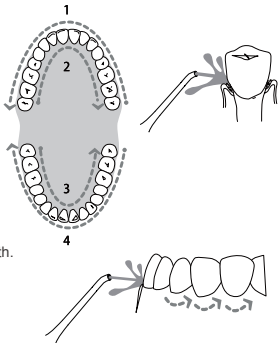

Insert tip until it clicks into place, and you will hear clicks.

Caution:
Do not press tip eject button while unit is running.

Lift the flip top on reservoir and fill warm water. Note: Please turn off unit while filling water.

To remove tip, push the tip eject button.

- ◆ Press one second to turn on, don't worry about turning it on by touched accidentally when using or on your bag.
 - ◆ Comes with non-volatile memory function, turn power on, the mode is the same as the last time you used.
 - ◆ Mode switching is available when power off. You can choose the mode you want before turn on the unit.
 - ◆ Press Mode button to switch between Normal, Soft and Pulse.
 - ◆ If one mode lasts for more than 120 seconds, the unit will turn off automatically.
 - ◆ Press Mode button for about 3s to indicate how much battery is left.
 - ◆ When charging, the 3 lights will flash in sequence. Till the 3 lights stay on, that means the unit has been fully charged.
 - ◆ In use, the 3 lights are flashing that means lacking of electricity, please recharge the unit.
- Manually rotate the tip to change stream direction.

Recommended Technique

Lean low over sink and place the jet tip in mouth. Aim the tip toward teeth and turn the unit on.

Turn power on, close lips enough to prevent splashing. Keep unit upright during use to ensure continuous water flow. Aim water at the gumline at a 90 degree angle. Follow the gumline and pause briefly between teeth.