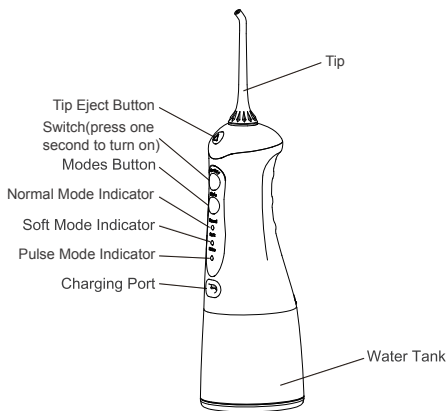

Contents	01
Product Description and Accessories	02
Getting Started	03
Instructions for Use	04
Recommended Technique	05
Remove and Clean Reservoir	06
Battery Maintenance and Disposal	07
Troubleshooting Guide	08